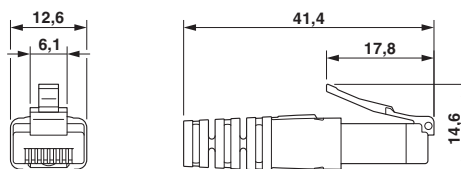

Patch cable, contact inserts: x , degree of protection: IP20, cable length: 1 m, number of positions: 8, 10 Gbps, CAT6_A

RoHS

Key Commercial Data

Packing unit	1 STK
GTIN	 4 055626 254722
GTIN	4055626254722

Technical data

Environmental Product Compliance

China RoHS	Environmentally friendly use period: unlimited = EFUP-e
	No hazardous substances above threshold values

Drawings

Schematic diagram

Dimensional drawing