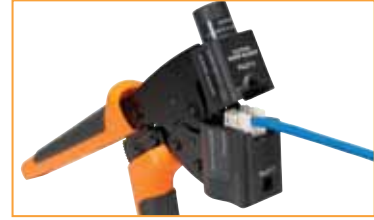

GREENLEE®
COMMUNICATIONS

A Textron Company

PA8105 and PA8106

Jack Terminator™ for use with
Systemax® and Uniprise® Modular Jacks*

Simplicity at its Best

Greenlee is proud to announce the Jack Terminator™. This patented product allows professionals to significantly reduce the time it takes to terminate Cat5e and Cat6 communication cables into standard wall jacks. In one simple action, 4 pairs of wires are terminated and the built-in blades cut off the excess wire, eliminating the need for a secondary trim step. It's just another example of how Greenlee makes a professional wire and cable installer's job faster, safer and easier.

* See back page for specific jack compatibility.

Features

- High-grade, hardened steel frame offers superior performance and durability.
- Ratcheted action to ensure proper, consistent termination.
- Adjustment feature for extra leverage applications.
- Quick-change punch sets require no tools.
- Removable jack cradle allows for alternate lacing option.
- Punch heads can be purchased separately.
- Rubber-embedded handles provide extra comfort.
- For use with CommScope® Systimax® and Uniprise® Jacks:
MPS100E, UNJ500, UNJ600, MGS400, MGS500, MGS600.
- Lifetime Warranty (crimper frame only).

Specifications

SPECIFICATIONS	PA8100	GENERAL JACK TERMINATOR™ WITH PUNCH DOWN HEAD-SET	GENERAL PUNCHDOWN HEAD-SET	GENERAL PUNCH HEAD ONLY
LENGTH	9.6" (245 mm)	9.75" (248 mm)	1.6" (40 mm)	1" (26 mm)
HEIGHT	3.25" (80 mm)	4" (102 mm)	4" (102 mm)	2.1" (55 mm)
WIDTH	1.25" (32 mm)	1.25" (32 mm)	1.25" (32 mm)	1.25" (32 mm)
WEIGHT	1.25 lbs (575 g)	1.4 lbs (652 g)	2 oz (54 g)	0.8 oz (23 g)